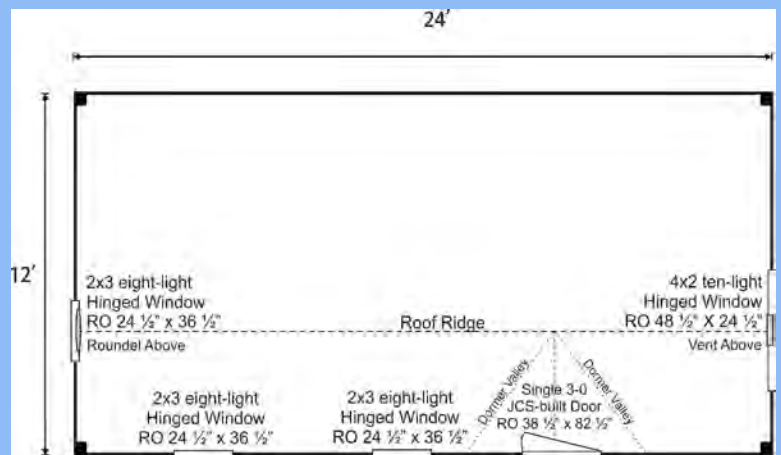

Specifications:

Square Footage: 288 sq/ft

Overall Dimensions: 11'6" H x 13'2" W x 25'2"

Recommended Foundation: 8"-12" of Crushed Gravel

Floor: Two 6x6x24' Hemlock Skids
 2x6 Rough Sawn Hemlock Floor Joists
 24" on center
 3/4" CDX Plywood Flooring

Walls: 4x4 Hemlock Post and Beam
 Wall Height 60"

Doors: Single 3-0 JCS-built Pine Door

Windows: Three 2x3 eight-light Hinged Barn Sash
 One 4x2 ten-light Hinged Barn Sash
 One Stained Glass Roundel

Siding: 1" Rough Sawn Pine Board & Batten Siding
 1" Rough Sawn Pine Trim includes Corner Boards, Door, & Window Trim

Roof: 2x6 Rough Sawn Hemlock Rafters 24" on center
 12/12 Front Roof Pitch
 6/12 Rear Roof Pitch
 12/12 Dormer Pitch
 Evergreen Corrugated Metal Roofing

Wood Louvered Vent

Additional Options

4x2 10-light Hinged Window	\$242
Partitions	\$48/ln. ft.
6" Roof flashing for wood stove	\$170
Composting Toilet	\$2,217
Steel Frame w/ Trailer	\$2,400