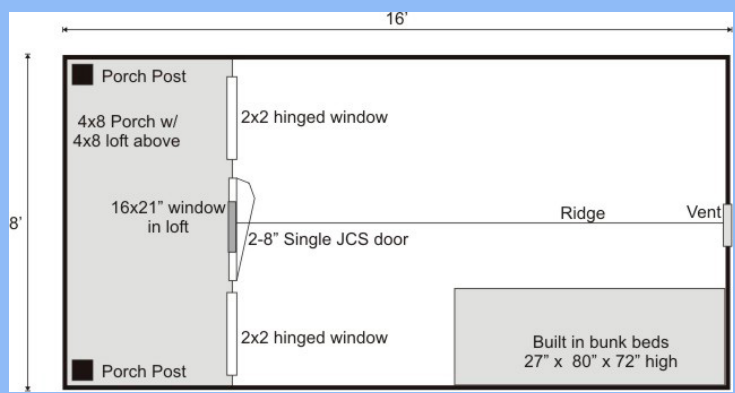

The four-foot porch and 8x12-interior space is enhanced by the loft over the porch. The loft has a small opening window just right for that little investigator in your family. There is a bunk bed built into this cottage making it a real bunk house. A set of double doors can be added into this cottage, so the building will have additional uses once the kids outgrow it.

**Windows:** Two 2x2 Hinged Barn Sash Window

16x21 Hinged Barn Sash Window in Loft

**Roof:** 2x6 Rafters 24" on center

6/12 Pitch Gable Roof

1x4 Roof Strapping 20" on center

2x6 Rough Hemlock Exposed Collar Ties

Green Corrugated Metal Roofing

**Siding:** 1" Thick Board & Batten Siding

1" Rough Sawn Pine Trim for Corner Boards,

Door and Window Trim

2" Rough Sawn Pine Trim for Fascia and Shadow Boards

**Loft:** 4x8 Loft w/Smooth Shiplapped Pine Floor

Ladder Access

**Built in Bunk Beds:** 27" x 80" x 72" High

**Porch:** 4x8 Porch with (2) 4x4 Hemlock Posts

Additional Options	
2x2 6-light Hinged Window	\$179
5' JCS Built Double doors	\$413

**Fully Assembled \$5,972**